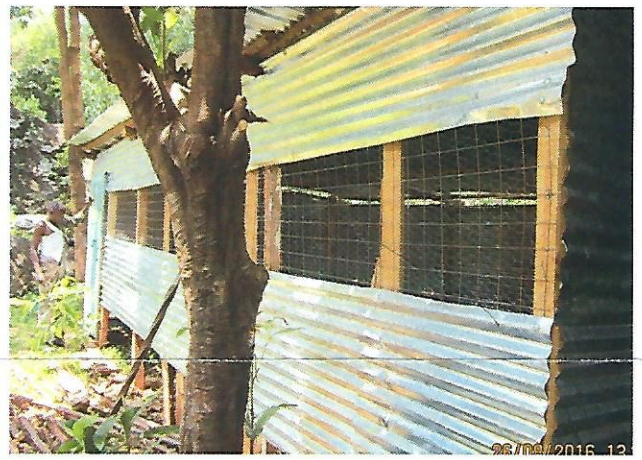

Typical mud hut construction

New chicken house under construction by Pastor Joseph Allen

Typical Africa goat shed - crude but somewhat effective in protecting goats from night predators.

Second chicken house under construction by Pastor Dan.

Joseph Allen delivers nanny goat to widow.

Lovely young orphan student.

Reproduction! Widow's nanny has twins.

Newly constructed goat shed. Sturdy and good protection for the goats.