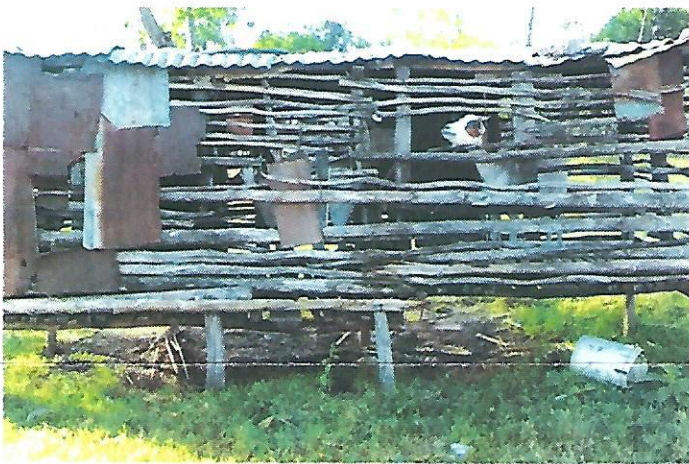

Typical mud hut construction

New chicken house under construction by Pastor Joseph Allen

Typical Africa goat shed - crude but somewhat effective in protecting goats from night predators.

Second chicken house under construction by Pastor Dan.

Joseph Allen delivers nanny goat to widow.

Lovely young orphan student.

Reproduction! Widow's nanny has twins.

Newly constructed goat shed. Sturdy and good protection for the goats.